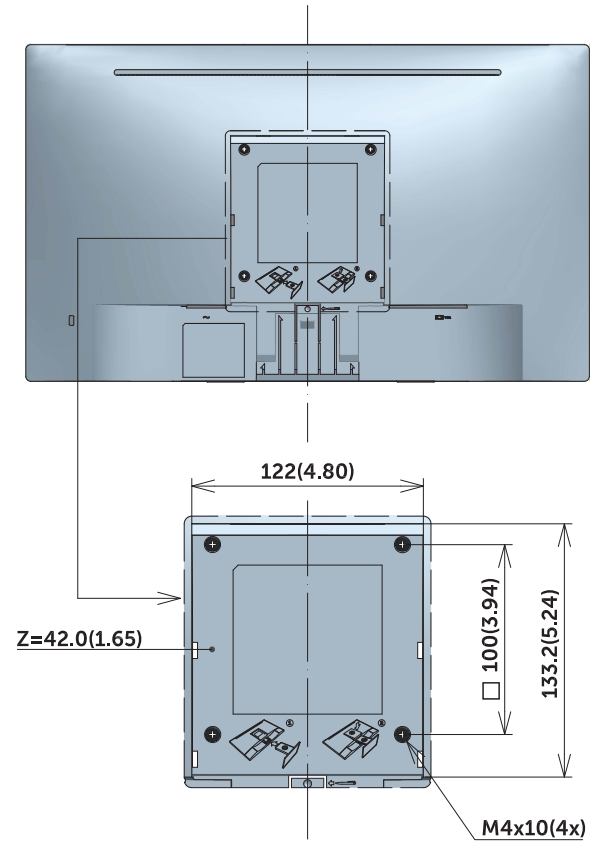

# SE1918HV Outline Dimension

Unit : mm(inch)  
Dimension : Nominal  
Drawing : Not to scale

# SE2018HV/SE2018HR Outline Dimension

Unit : mm(inch)  
 Dimension : Nominal  
 Drawing : Not to scale

# SE2218HV Outline Dimension

Unit : mm(inch)  
 Dimension : Nominal  
 Drawing : Not to scale