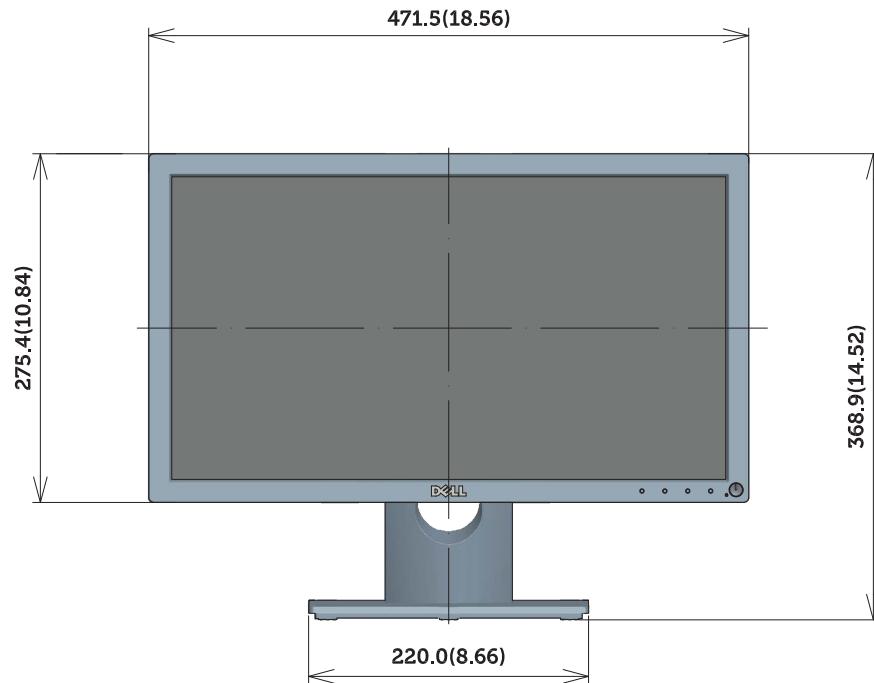

# SE1918HV Outline Dimension

Unit : mm(inch)  
Dimension : Nominal  
Drawing : Not to scale

# SE2018HV/SE2018HR Outline Dimension

Unit : mm(inch)  
 Dimension : Nominal  
 Drawing : Not to scale

# SE2218HV Outline Dimension

Unit : mm(inch)  
 Dimension : Nominal  
 Drawing : Not to scale