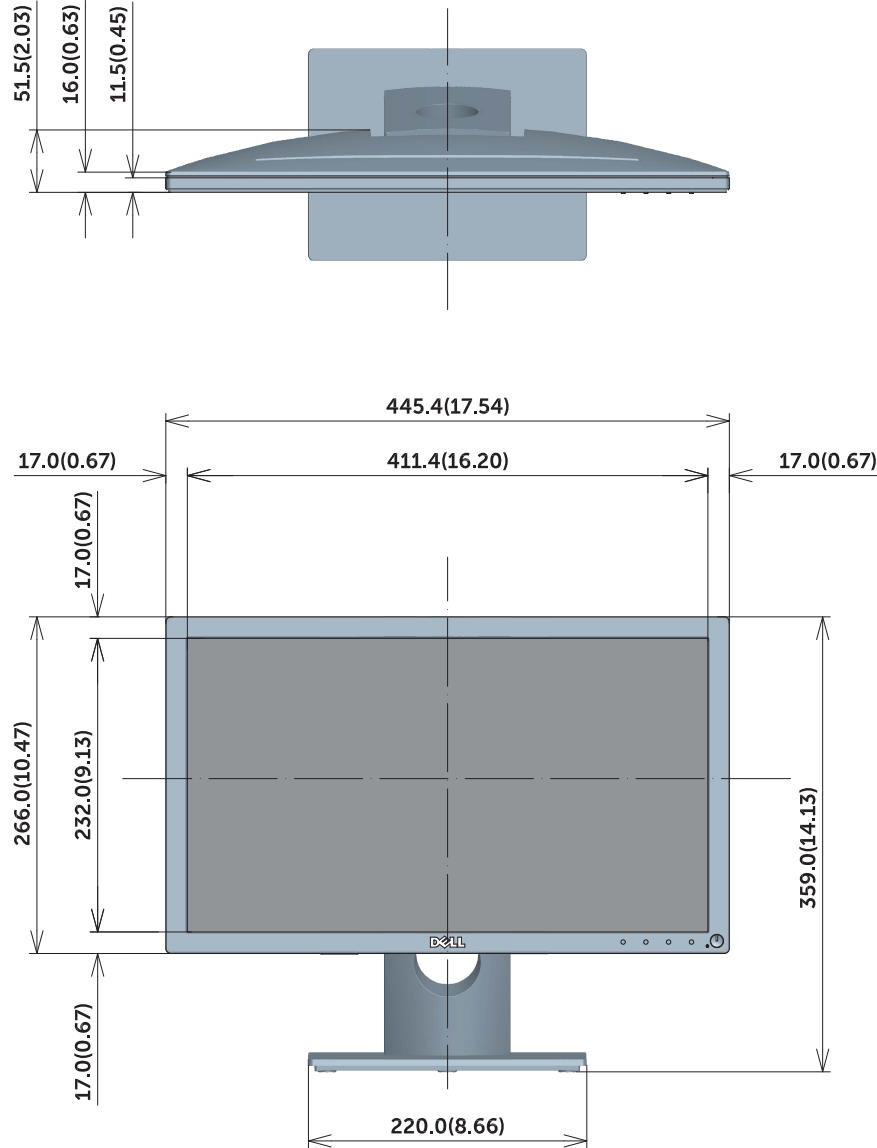

# SE1918HV Outline Dimension

Unit : mm(inch)  
Dimension : Nominal  
Drawing : Not to scale

# SE2018HV/SE2018HR Outline Dimension

Unit : mm(inch)  
 Dimension : Nominal  
 Drawing : Not to scale

# SE2218HV Outline Dimension

Unit : mm(inch)  
 Dimension : Nominal  
 Drawing : Not to scale