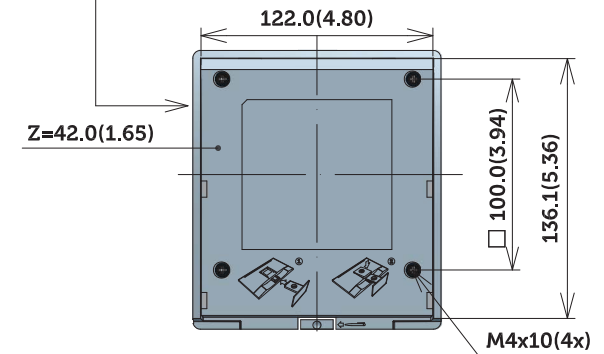

# SE1918HV Outline Dimension

Unit : mm(inch)  
Dimension : Nominal  
Drawing : Not to scale

# SE2018HV/SE2018HR Outline Dimension

Unit : mm(inch)  
 Dimension : Nominal  
 Drawing : Not to scale

# SE2218HV Outline Dimension

Unit : mm(inch)  
 Dimension : Nominal  
 Drawing : Not to scale