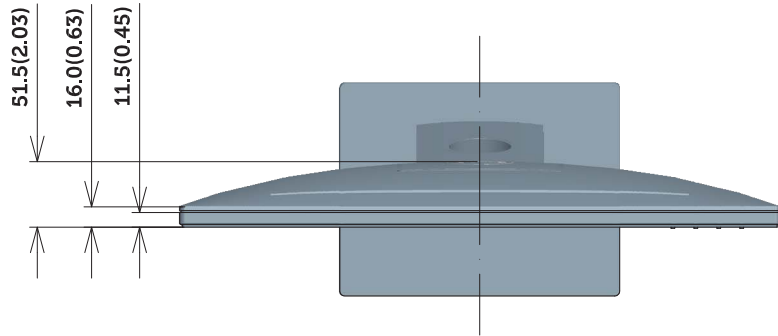

# SE1918HV Outline Dimension

Unit : mm(inch)  
Dimension : Nominal  
Drawing : Not to scale

# SE2018HV/SE2018HR Outline Dimension

Unit : mm(inch)  
 Dimension : Nominal  
 Drawing : Not to scale

# SE2218HV Outline Dimension

Unit : mm(inch)  
 Dimension : Nominal  
 Drawing : Not to scale